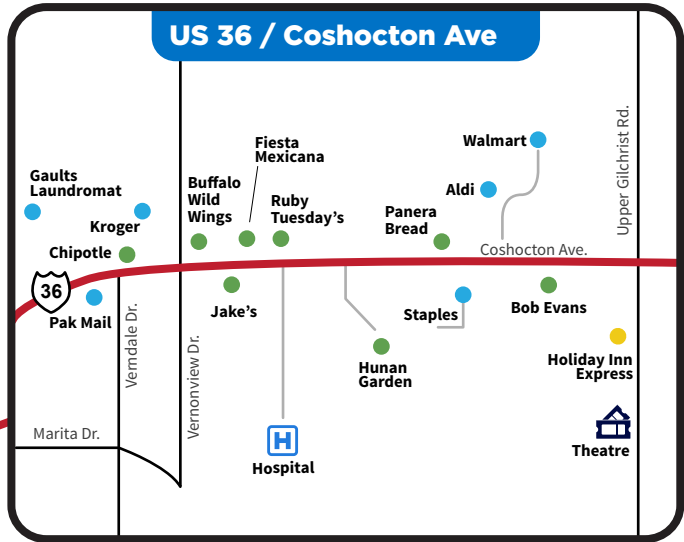

ARIEL CORPORATION

World Standard Compressors

35 Blackjack Road

Mount Vernon, OH 43050

www.arielcorp.com

Mount Vernon, Ohio

Ariel Facilities

- 1 World Headquarters**
35 Blackjack Rd.
- 2 Training Center**
1485 Industrial Dr.
- 3 Granville Road**
1075 Granville Rd.
- 4 Essup Park**
115 Mount Vernon Ave.
- 5 Commerce Drive**
100 Commerce Dr.
- 6 Distribution Center**
8405 Blackjack Rd.
- 7 Specialty Shop**
8585 Blackjack Rd.
- 8 Wellness Clinic**
8452 Blackjack Rd.

Directions from Columbus John Glenn Int'l Airport (CMH)

After exiting the airport, take I-670 to I-270-N; From I-270-N, take I-71-N
From I-71-N, take exit 131 Sunbury/Delaware; turn right onto Rt. 37-E
From 37-E, turn left onto Rt. 36-E/3-N