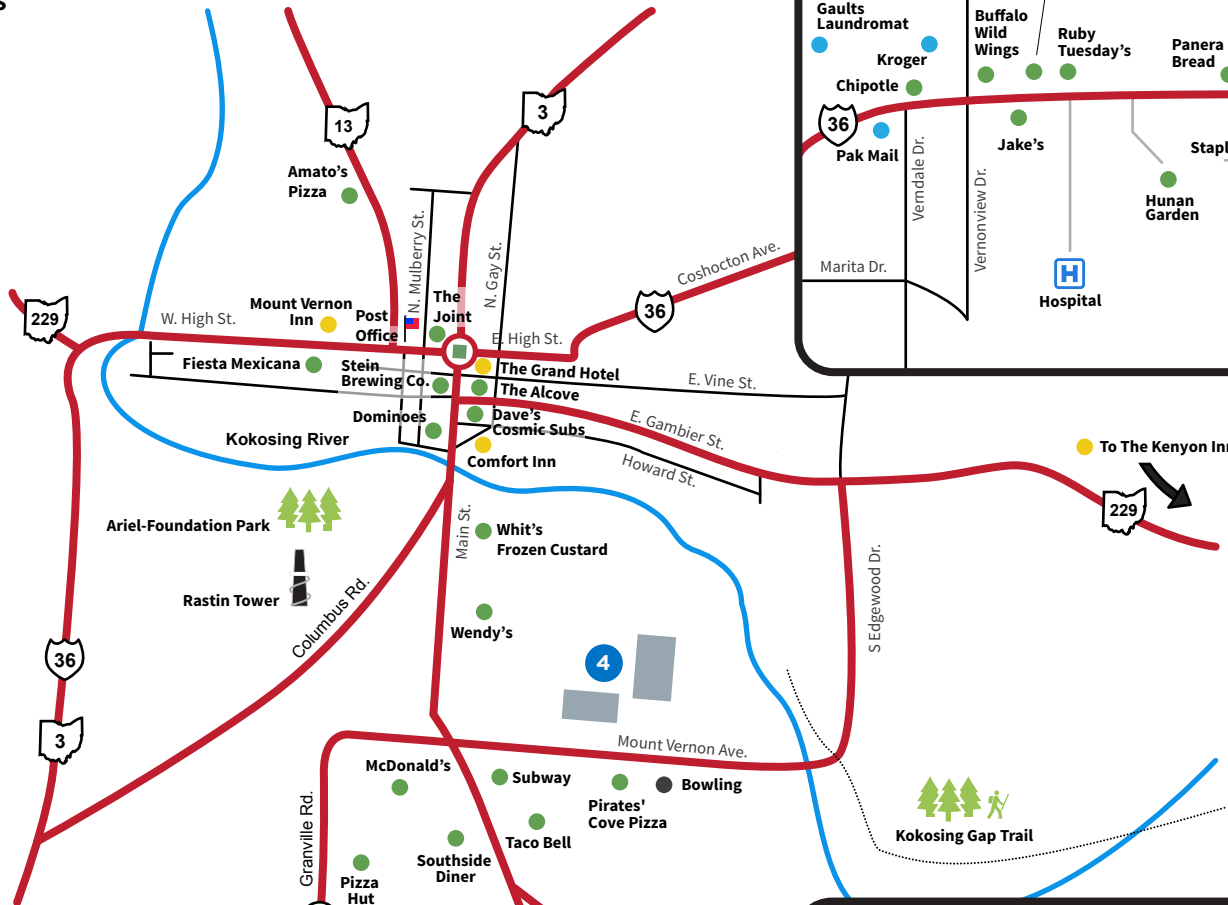

ARIEL CORPORATION

World Standard Compressors

35 Blackjack Road

Mount Vernon, OH 43050

www.arielcorp.com

Mount Vernon, Ohio

Ariel Facilities

- 1 World Headquarters**
35 Blackjack Rd.
- 2 Training Center**
1485 Industrial Dr.
- 3 Granville Road**
1075 Granville Rd.
- 4 Essup Park**
115 Mount Vernon Ave.
- 5 Commerce Drive**
100 Commerce Dr.
- 6 Distribution Center**
8405 Blackjack Rd.
- 7 Specialty Shop**
8585 Blackjack Rd.
- 8 Wellness Clinic**
8452 Blackjack Rd.

Directions from Columbus John Glenn Int'l Airport (CMH)

After exiting the airport, take I-670 to I-270-N; From I-270-N, take I-71-N
From I-71-N, take exit 131 Sunbury/Delaware; turn right onto Rt. 37-E
From 37-E, turn left onto Rt. 36-E/3-N